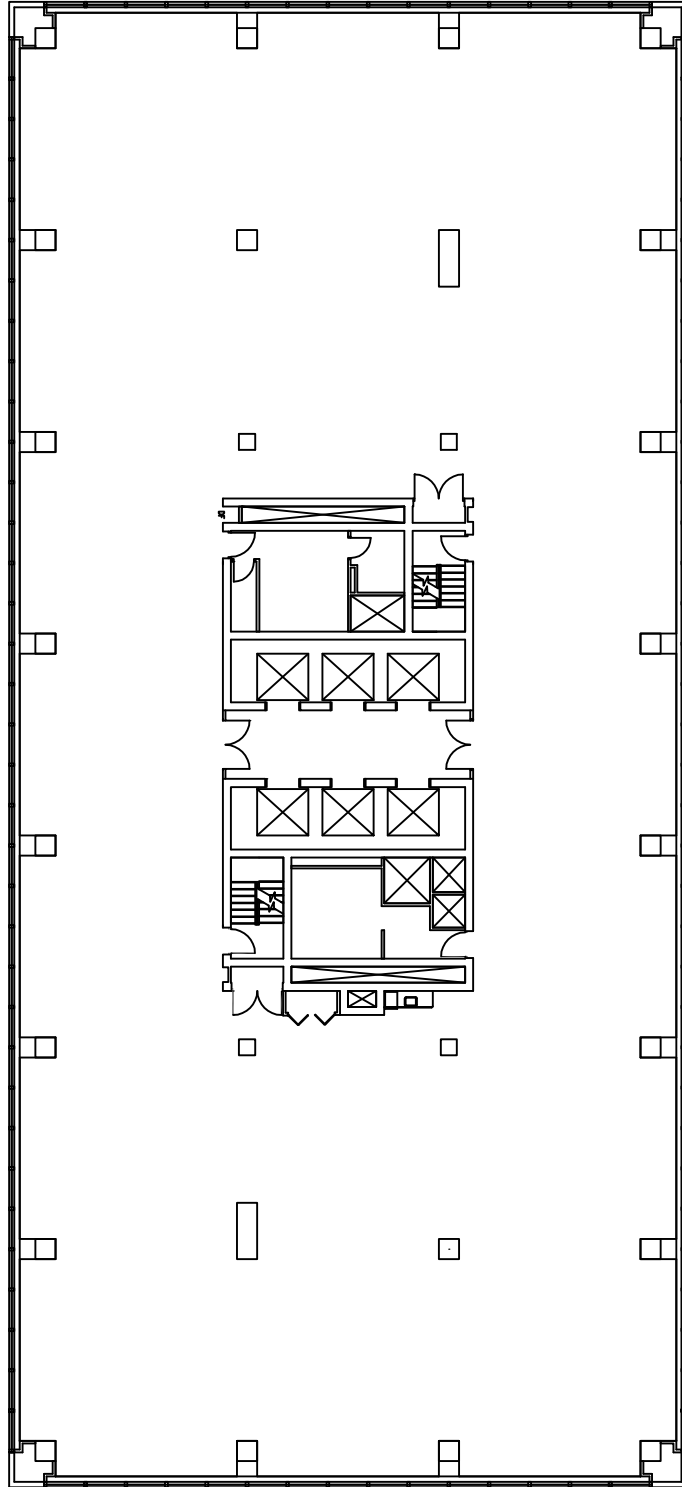

Brookfield

BUILDING NAME

Place de Ville
Tower A

FLOOR AND AREA

Typical Floor

UPDATED BY

Brookfield Properties Corporation

SCALE

DATE

January 2006

DWG

12

Brookfield

BUILDING NAME

Place de Ville
Tower B

FLOOR AND AREA